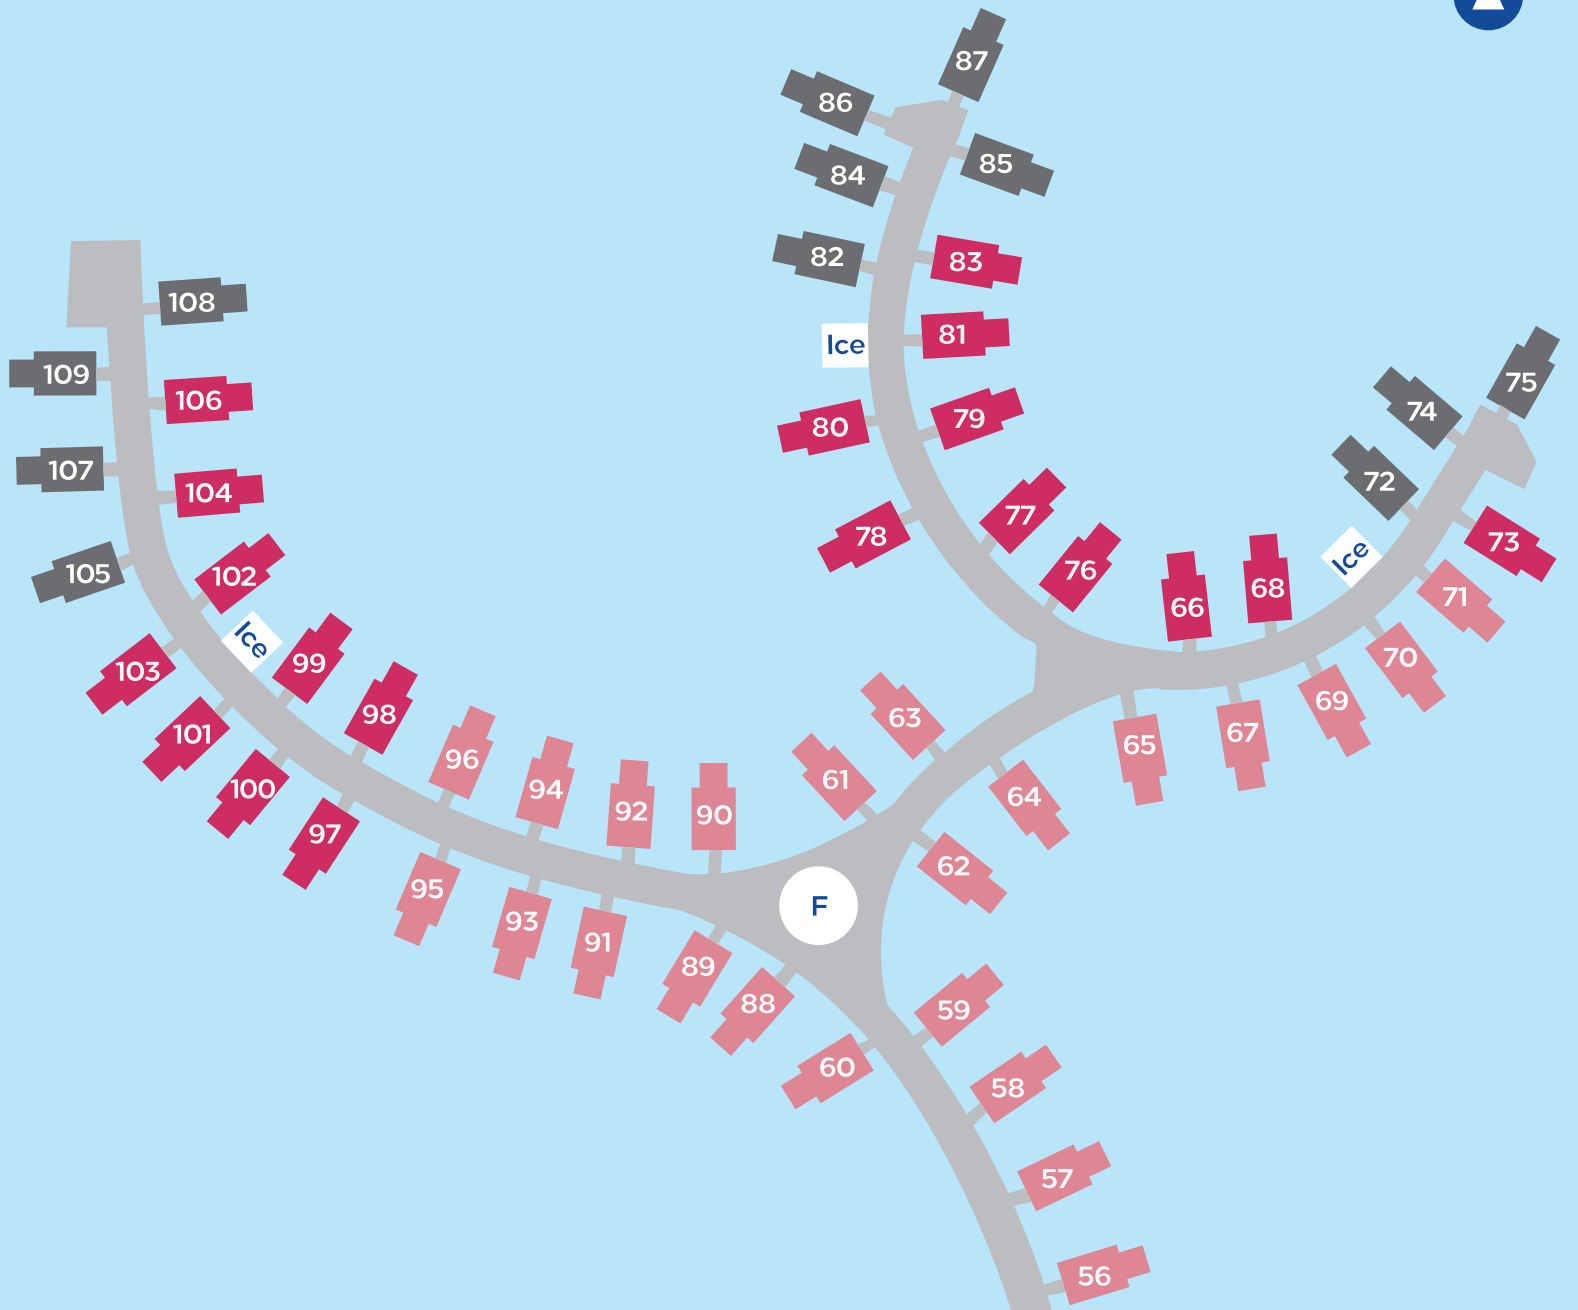

Hilton Moorea Lagoon Resort & Spa Property Map

Villas 56 - 109

Main Buildings/Villas 1 - 55

- Premium Panoramic Overwater Bungalows (12)
- Panoramic Overwater Bungalows (19)
- Overwater Bungalows (23)
- Lagoon Bungalows (3)
- Garden Pool Suites (2)
- Deluxe Garden Bungalows with Pool (26)
- Garden Bungalows with Pool (19)
- Garden Bungalows (2)
- Main Buildings

- A Réception / Lobby
- B Bassin des Carpes / Fish Pond
- C Restaurant Aarii Vahine
- D Rotui Grill & Bar
- E Eimeo Bar
- F Toatea Crêpes & Bar
- G Piscine / Swimming Pool
- H Tennis Courts
- I Fitness Centre
- J Spa
- K Activités Nautiques / Nautic Centre
- L Boutiques / Shops
- M Salle de Conférence / Conference Room
- N Parking
- O Ponton / Pontoon
- P Bureau des Activités / Concierge
Activities Desk / Concierge Desk
- Ice Machine à Glaçons / Ice-cube Machines